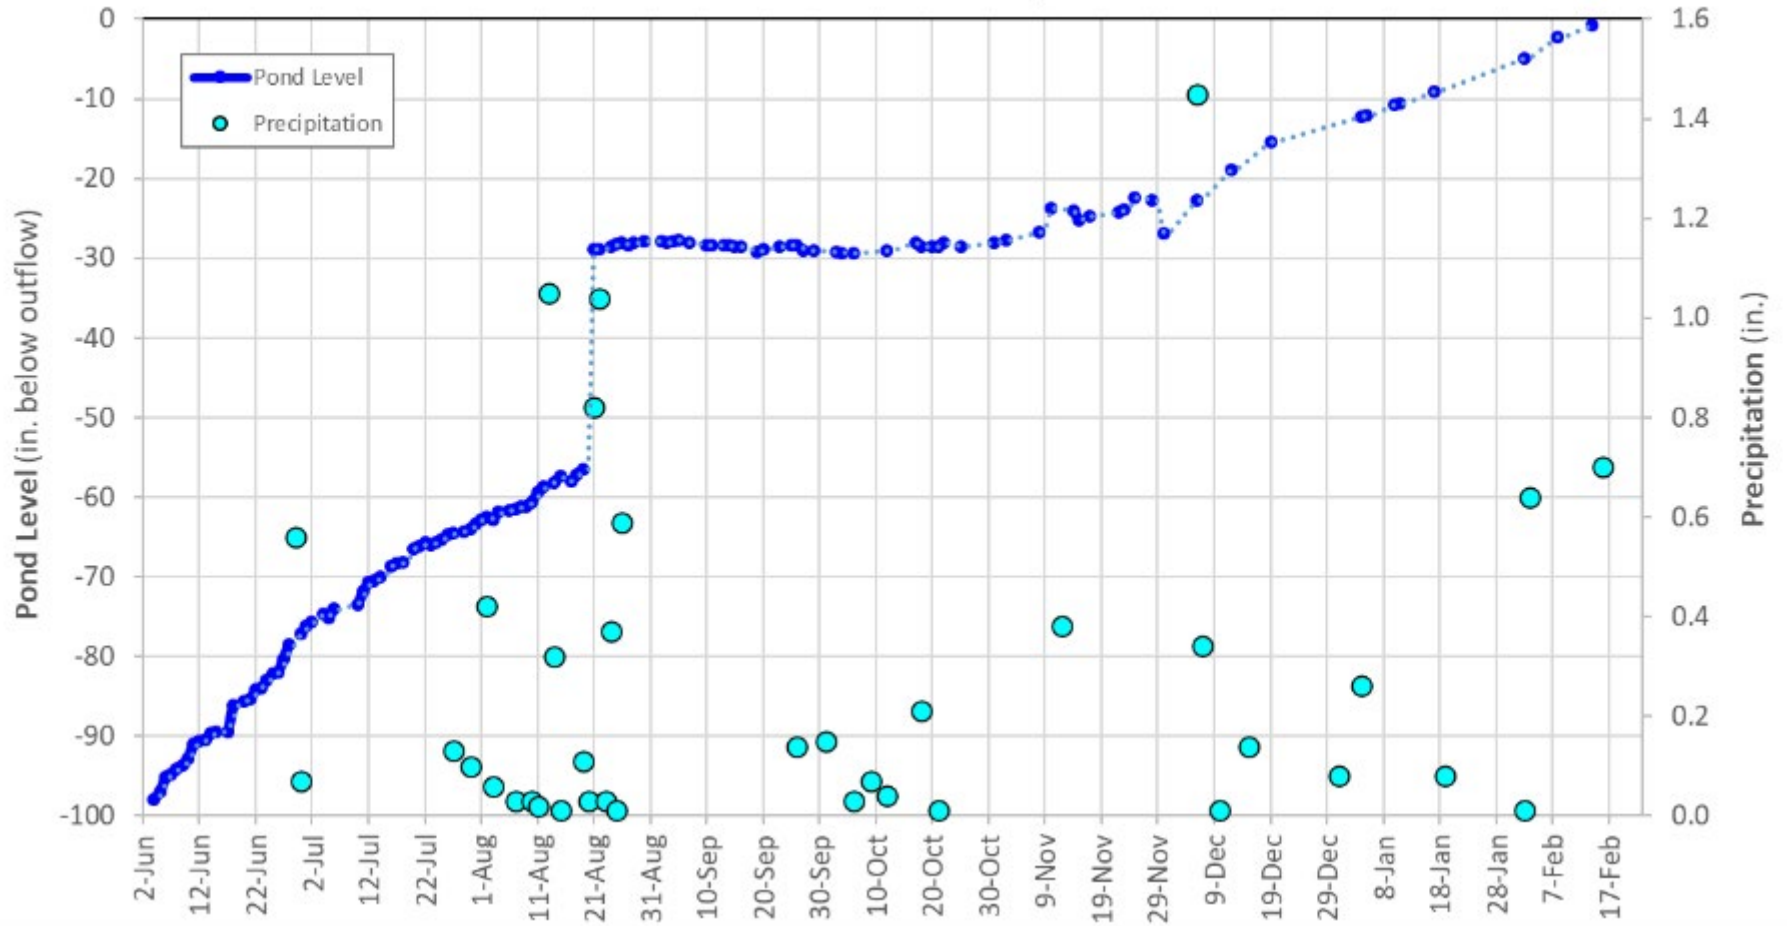

Organ Pipe Cactus National Monument

84 F 28.60 inHg

TRAILCAM01

08/19/2022 05:02:57PM

Pond Surface Level & Precipitation

Quitobaquito Pond Revegetation Plan

Draft - June 2022

- Trail
- Vegetation/habitat type
 - Rock/pupfish habitat
 - Arrow weed
 - Bulrush
 - Cattail/spikerush
 - Cattails/arrow weed
 - Salt grass/alkali camphor-weed
 - Saltbush/wolfberry/alkali camphorweed
 - Spikerush

0 7.5 15
Meters

Organ Pipe Cactus National Monument

EXPERIENCE YOUR AMERICA

EXPERIENCE YOUR AMERICA

EXPERIENCE YOUR AMERICA